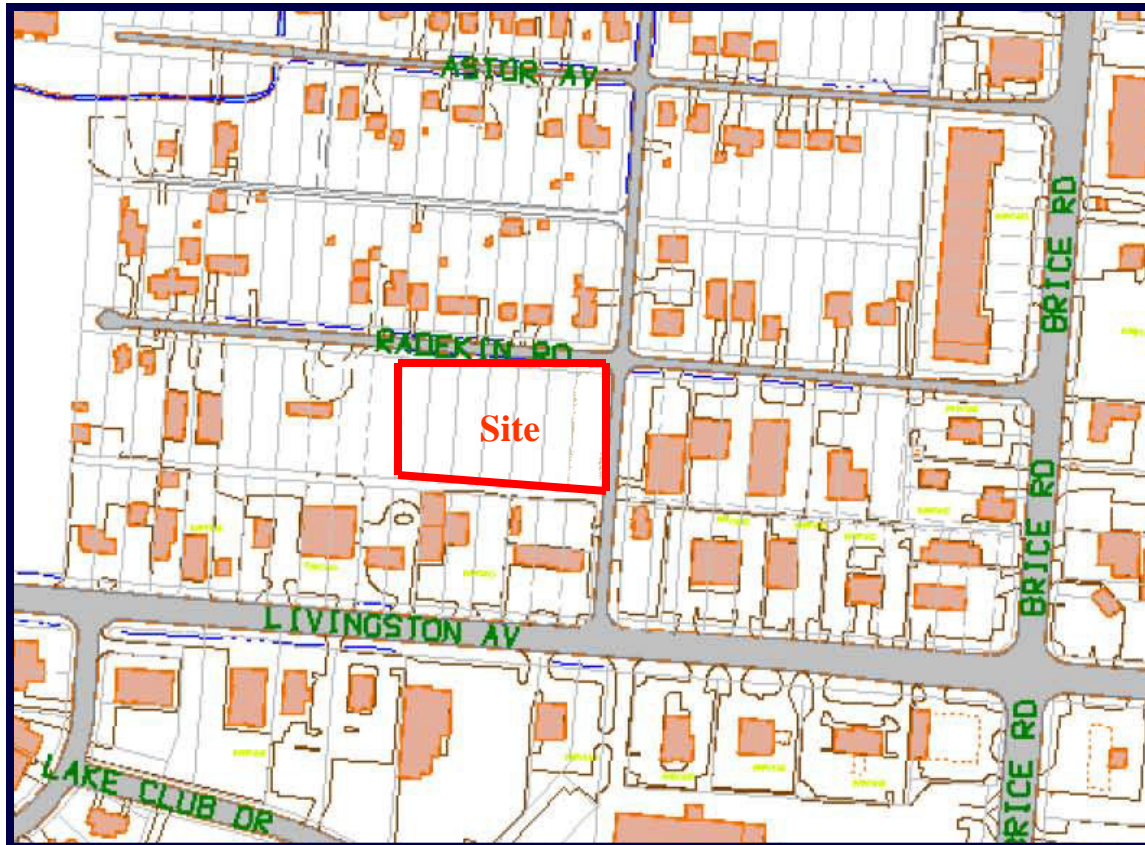

PID # 060-001865

For more information contact:

Brent Stamm at (614) 883-1141
bstamm@continental-realestate.com

All information furnished regarding property for sale or lease is from sources deemed reliable, but no warranty or representation is made as to the accuracy thereof and same is submitted subject to errors, omissions, or other conditions, prior sale or lease, or withdrawal from market without notice.